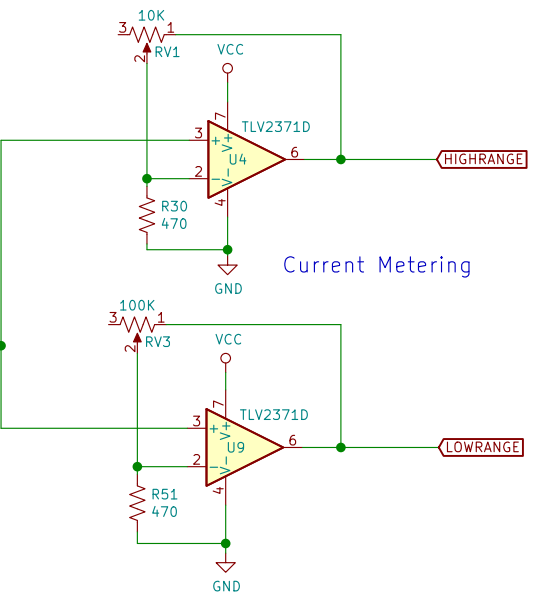

High Speed USB Optical Isolation

16 bit I2C D/A Converter

Drive Offset & Modulation

Voltage Controlled Current Sink

Current Metering