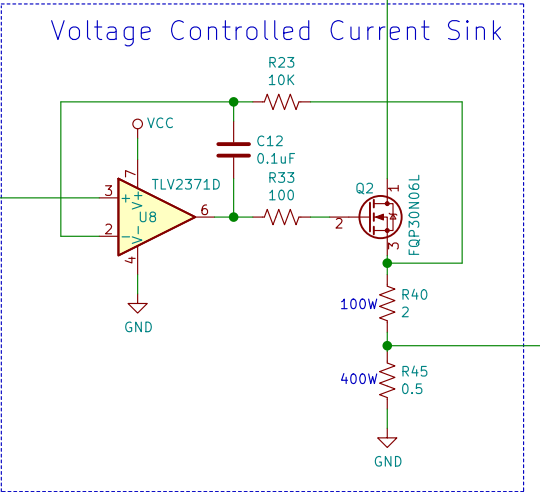

High Speed USB Optical Isolation

16 bit I2C D/A Converter

Drive Offset & Modulation

Voltage Controlled Current Sink

Current Metering