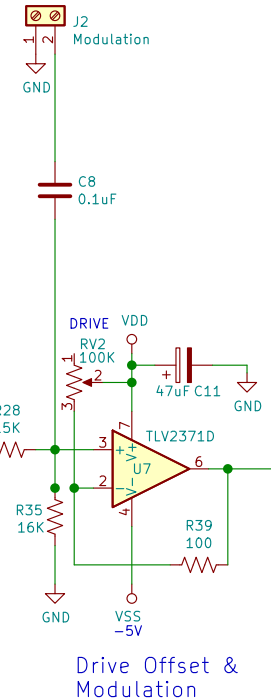

High Speed USB Optical Isolation

16 bit I2C D/A Converter

Drive Offset & Modulation

Voltage Controlled Current Sink

Current Metering