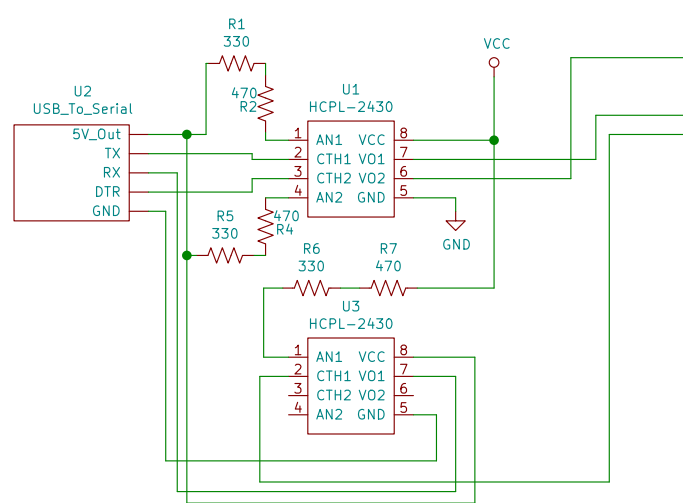

High Speed USB Optical Isolation

16 bit I2C D/A Converter

Drive Offset & Modulation

Voltage Controlled Current Sink

Current Metering