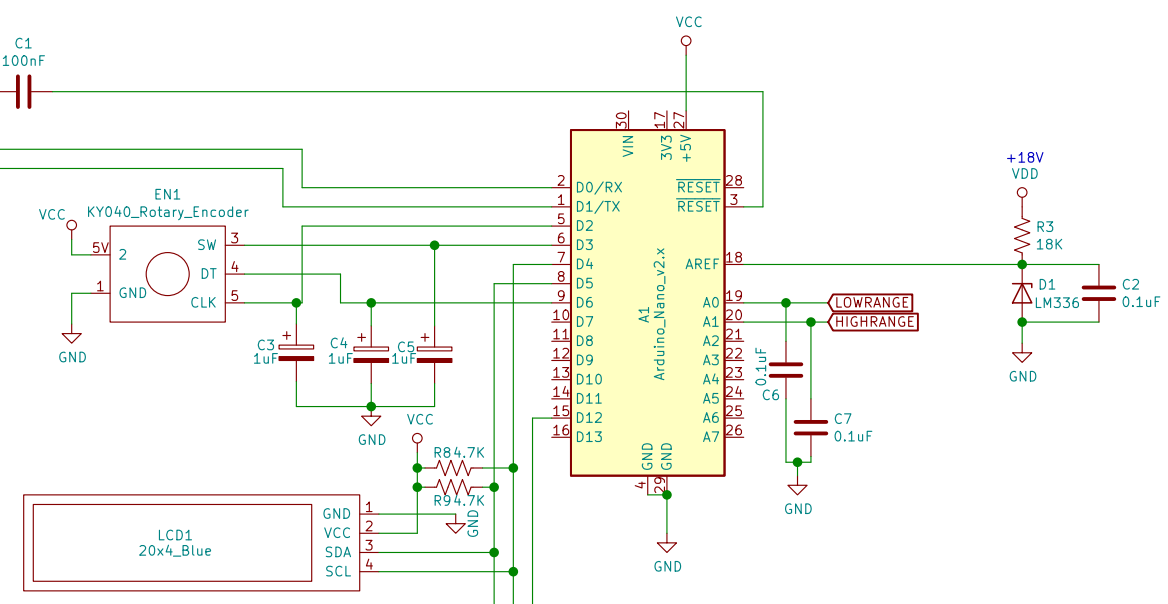

High Speed USB Optical Isolation

16 bit I2C D/A Converter

Drive Offset & Modulation

Voltage Controlled Current Sink

Current Metering