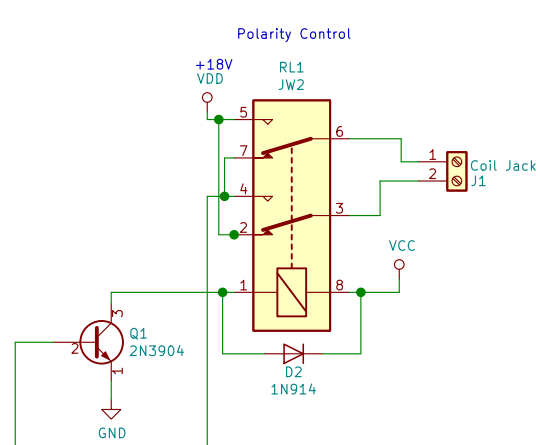

High Speed USB Optical Isolation

16 bit I2C D/A Converter

Drive Offset & Modulation

Voltage Controlled Current Sink

Current Metering