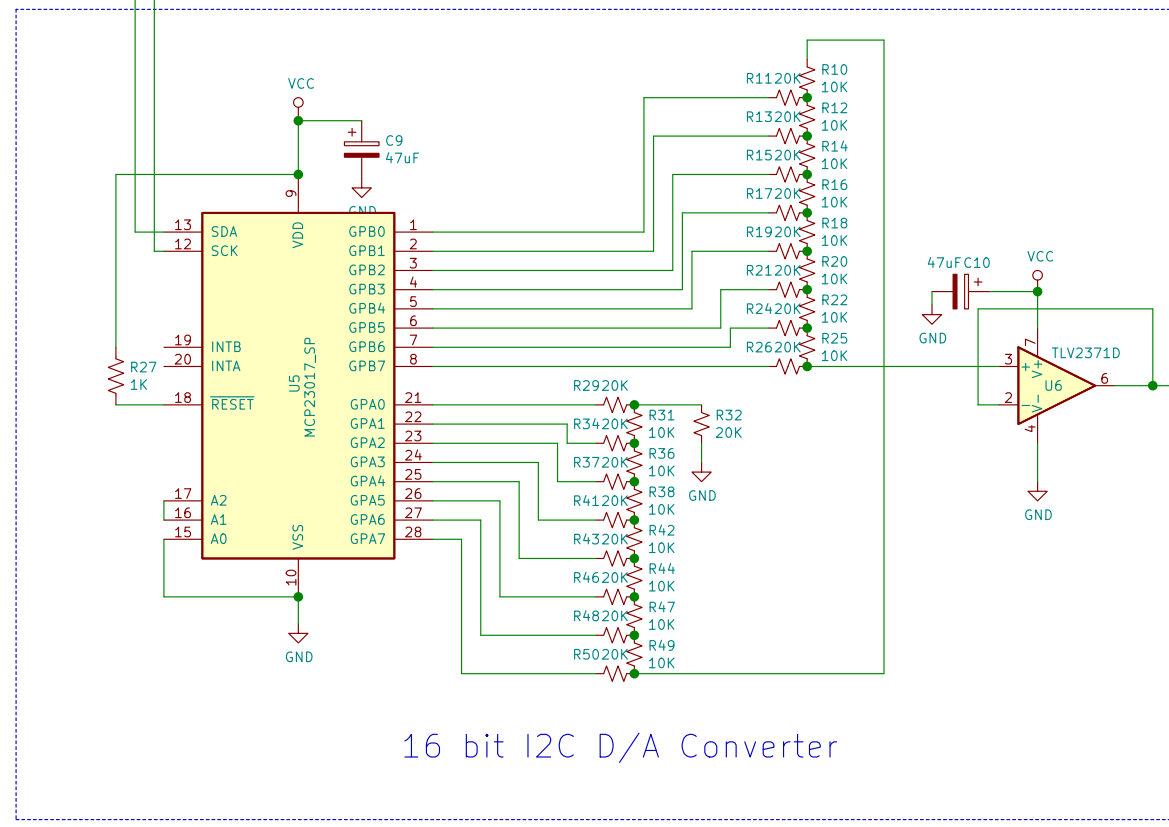

High Speed USB Optical Isolation

16 bit I2C D/A Converter

Drive Offset & Modulation

Voltage Controlled Current Sink

Current Metering